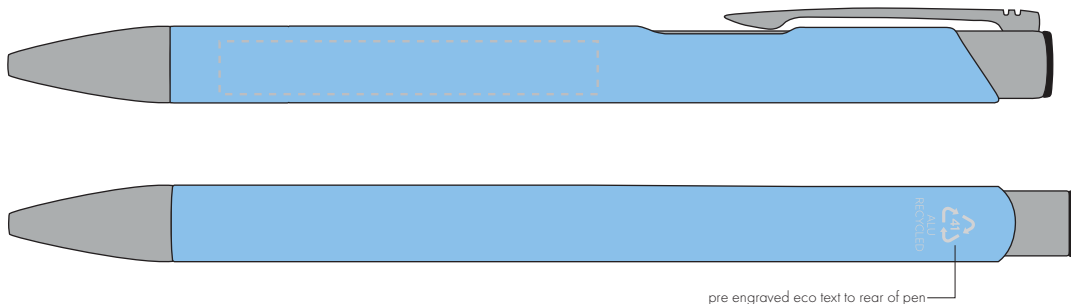

Your Ref:

Quantity:

Product Code: TPC982001

Our Ref:

Version: 1

Product Colour: BABY BLUE

**PRINTING CONCERNS:**

We stock this item in the following colours

**PANTONE REFERENCE(S)**

- Colour 1
- Colour 2
- Colour 3
- Colour 4

ARTWORK SCALE 100%

ARTWORK SCALE 100%

Side Print Area:

50mm x 7mm

pre engraved eco text to rear of pen

**The dashed line is to demonstrate print area and will not appear on your printed item****PLEASE NOTE:**